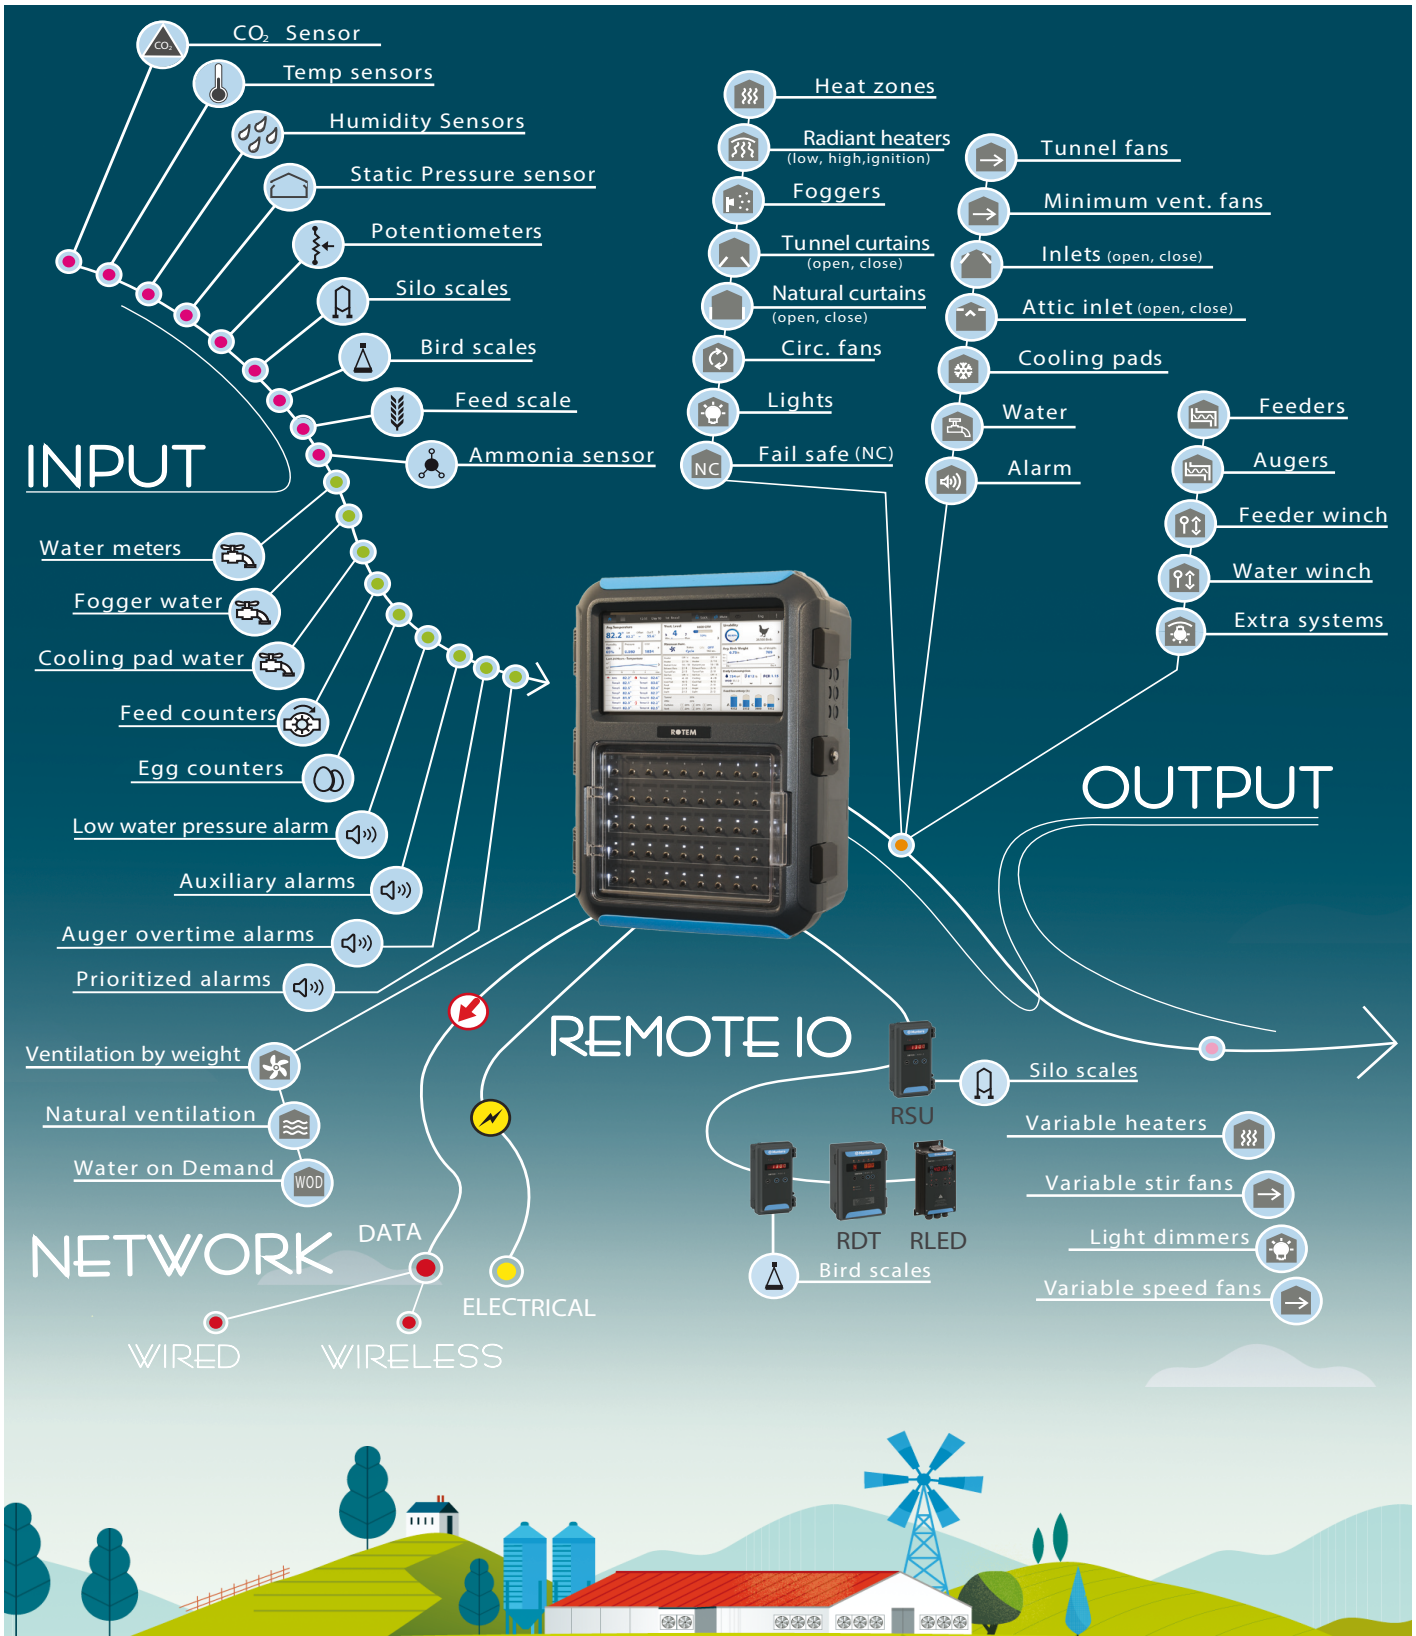

Rotem ONE

Modern agriculture requires constant optimization of production and accessibility from anywhere, anytime. Rotem ONE and Platinum controllers meet these market demands taking the farmer's experience to a simple yet advanced level, also thanks to the touch-screen practical interface.

Rotem ONE and Platinum modular architecture enables a high level of flexibility in their system design, supporting a large number of devices and up to 200 2 HP heavy duty relays (including expansion units). The improved software guarantees successful critical missions, with smart On/Off/Auto override switches, 16 independent heat zones, precision fogger and evaporative cooling system, an SD card, and ARM CPU.

Platinum controllers features a panel mount option that can be installed directly into an electrical cabinet.

Platinum PRO

RotemNet Web

RotemNet Web, an intuitive software used to connect to the controllers from any computer, tablet or smartphone, enables remote management over farm operations. It provides a flexible and user-friendly experience allowing the farmer to access and control data, while defining user settings, profiles and viewing preferences.

Munters Communicator 2.0 or CommBox acts as communication interface, enabling remote access, control, and an alarms package.

Munters Rotem ONE & Platinum

Climate Controllers

	Rotem ONE	Rotem PRO	Platinum PRO
Display	Touch screen 15.6"	Monochrome 7"	Monochrome 7"
Relays	50	50	30
Enclosure	Heavy duty	Heavy duty	Heavy duty
Panel mount version (electrical cabinet enclosure)	Platinum Touch	Platinum PRO	✓
Expansion box	✓	✓	✓